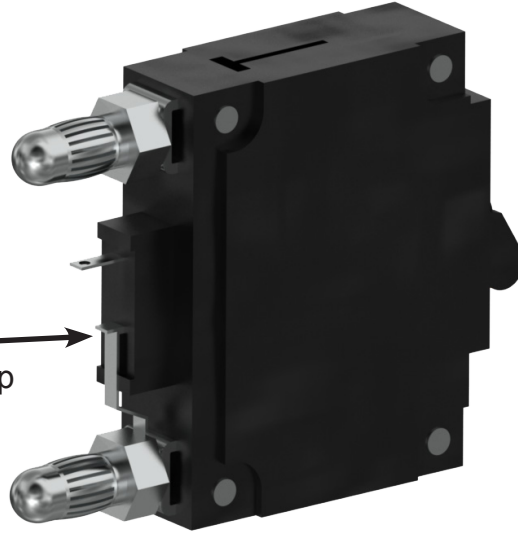

Specifications

Voltage Rating
80 VDC

Ampere Interrupt Capacity Rating
10,000 Amps

Manufacturer
Airpax®

Benefits

- Guaranteed to work with Trimm Versa-Slot positions that accept both breakers and fuses.
- Easily replace breakers or add new positions to your panel with the bullet connections.
- Integrated handle guards prevent accidental tripping.
- Hydraulic magnetic circuit breakers provide reliable and accurate circuit protection.

Used In Trimm Panels

- 867 Series High Current Power Distribution Units
- 787 Series Versatile Fuse/Breaker Panels
- Select 907 Series Optimum Value Breaker Panels with Versa-Slots

Ordering Guide

Part Number	Description
030017760A	5 Amp Single Pole Breaker
030017760B	7-1/2 Amp Single Pole Breaker
030017760C	10 Amp Single Pole Breaker
030017760D	15 Amp Single Pole Breaker
030017760E	20 Amp Single Pole Breaker
030017760F	25 Amp Single Pole Breaker
030017760G	30 Amp Single Pole Breaker
030017760H	40 Amp Single Pole Breaker
030017760I	50 Amp Single Pole Breaker
030017760J	60 Amp Single Pole Breaker
030017760K	70 Amp Single Pole Breaker
030017760L	80 Amp Single Pole Breaker
030017760M	90 Amp Single Pole Breaker
030017760N	100 Amp Single Pole Breaker
7600161501	Blanking Plug for one Versa-Slot position

Single Pole Breakers

Rear view of breaker
showing the ground strap
on the auxilliary switch

Time Curve

NOTES