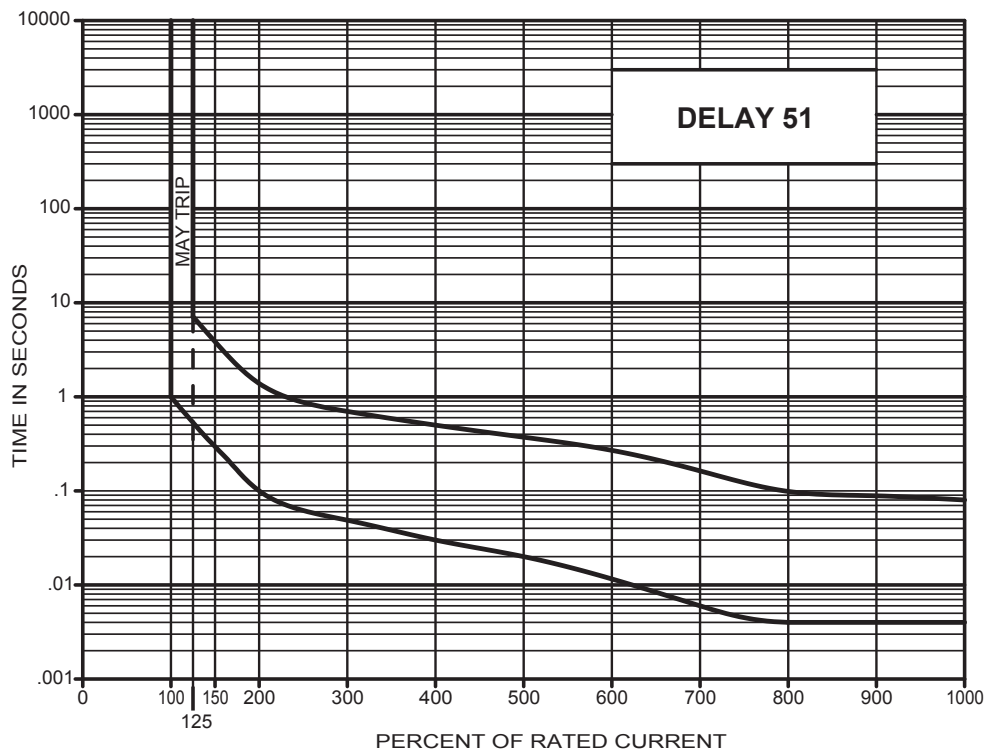

Specifications

Voltage Rating
80 VDC

Ampere Interrupt Capacity Rating
10,000 Amps

Manufacturer
Airpax®

Benefits

- Guaranteed to work with Trimm Versa-Slot positions that accept both breakers and fuses.
- Easily replace breakers or add new positions to your panel with the bullet connections.
- Integrated handle guards prevent accidental tripping.
- Hydraulic magnetic circuit breakers provide reliable and accurate circuit protection.

Used In Trimm Panels

- 867 Series High Current Power Distribution Units
- 787 Series Versatile Fuse/Breaker Panels
- Select 907 Series Optimum Value Breaker Panels with Versa-Slots

Ordering Guide

Part Number	Description
030017760A	5 Amp Single Pole Breaker
030017760B	7-1/2 Amp Single Pole Breaker
030017760C	10 Amp Single Pole Breaker
030017760D	15 Amp Single Pole Breaker
030017760E	20 Amp Single Pole Breaker
030017760F	25 Amp Single Pole Breaker
030017760G	30 Amp Single Pole Breaker
030017760H	40 Amp Single Pole Breaker
030017760I	50 Amp Single Pole Breaker
030017760J	60 Amp Single Pole Breaker
030017760K	70 Amp Single Pole Breaker
030017760L	80 Amp Single Pole Breaker
030017760M	90 Amp Single Pole Breaker
030017760N	100 Amp Single Pole Breaker
7600161501	Blanking Plug for one Versa-Slot position

Single Pole Breakers

Rear view of breaker
showing the ground strap
on the auxilliary switch

Time Curve

NOTES